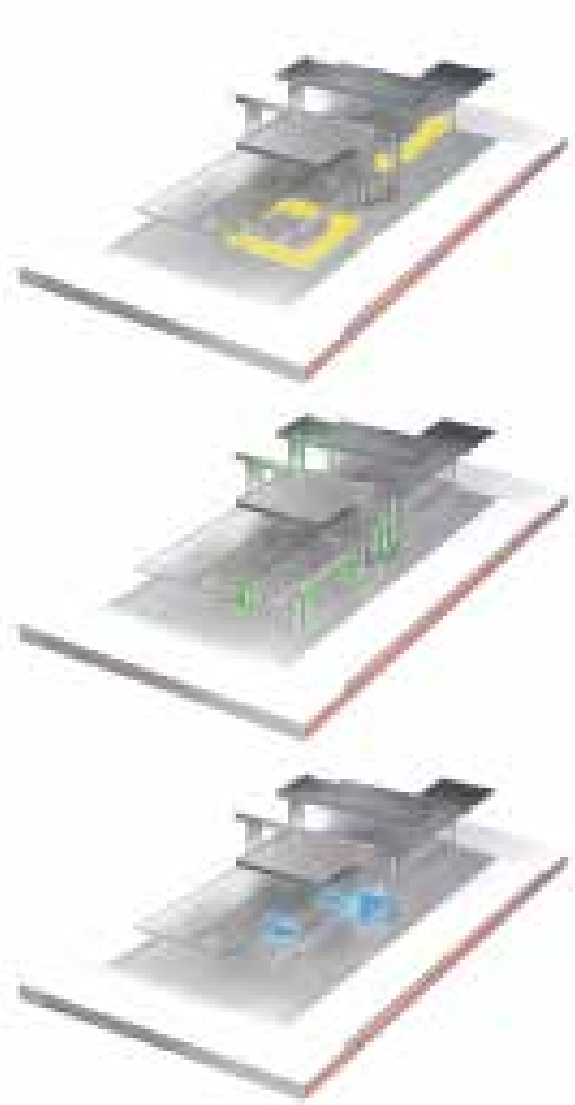

SOTF Digital Life[®] OEM Exploration

March 25, 2015

Current SOTF Environment – Digital Life Pavilion and OEM Table

Michigan Avenue Exploration – Interactive Modern House

View 1 – House Centerpiece

Iconic house silhouette with fence and garage, constructed out of white, clear and orange acrylic.

Color LEDs built into model could cycle through stages to represent various Digital Life features.

Tablet features simulated interface.

Mat offers product use "stories" to show how Digital Life fits into yours.

View 2 – House Centerpiece